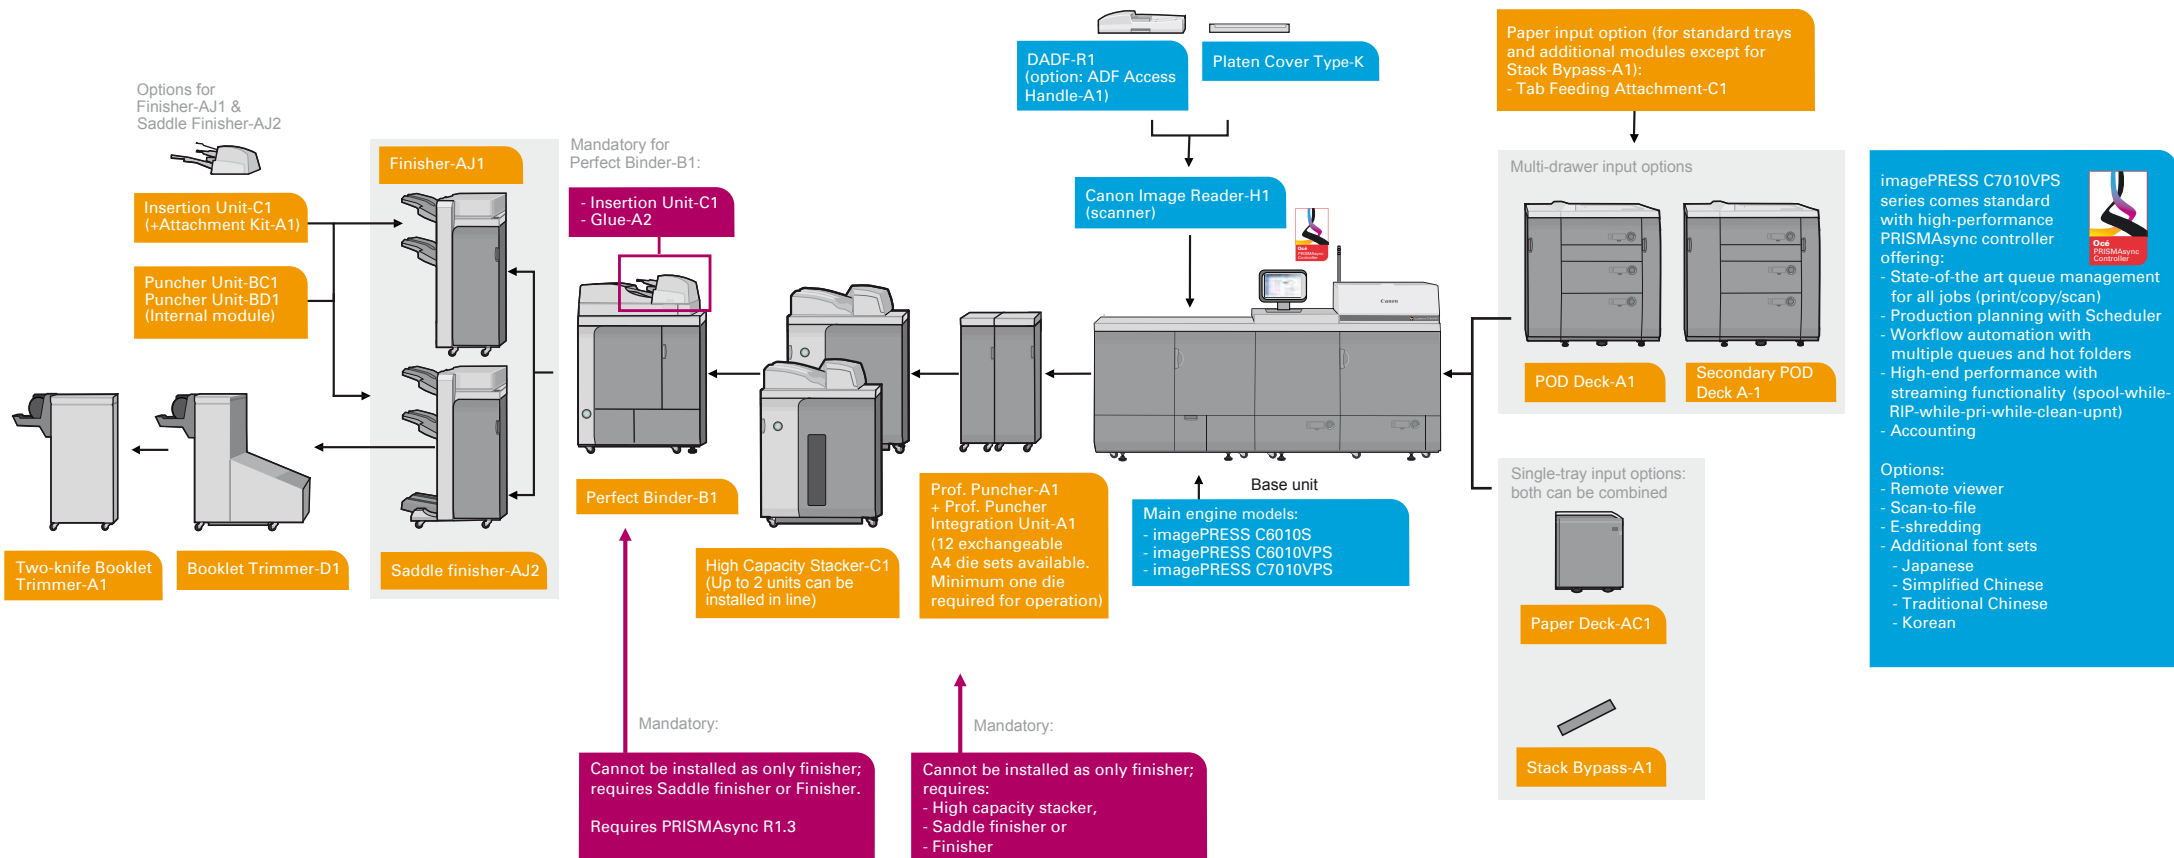

Configuration chart imagePRESS C6010S/C6010VPS/C7010VPS

Paper output & In-line finishing

Main engine

Paper input

Controller

Canon
CANON GROUP